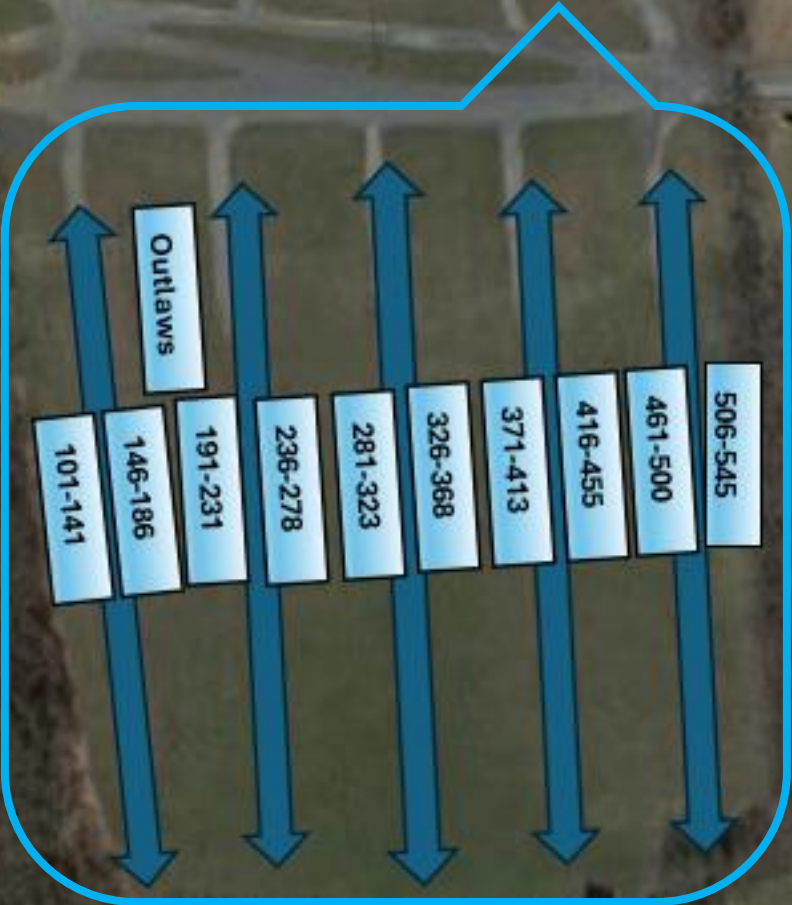

Approximate location of space
Size of space 16x30 feet- oversized campers will require 2 spots
Reserved Camping Area Pictured

Pit Shack

Williams Grove Rd